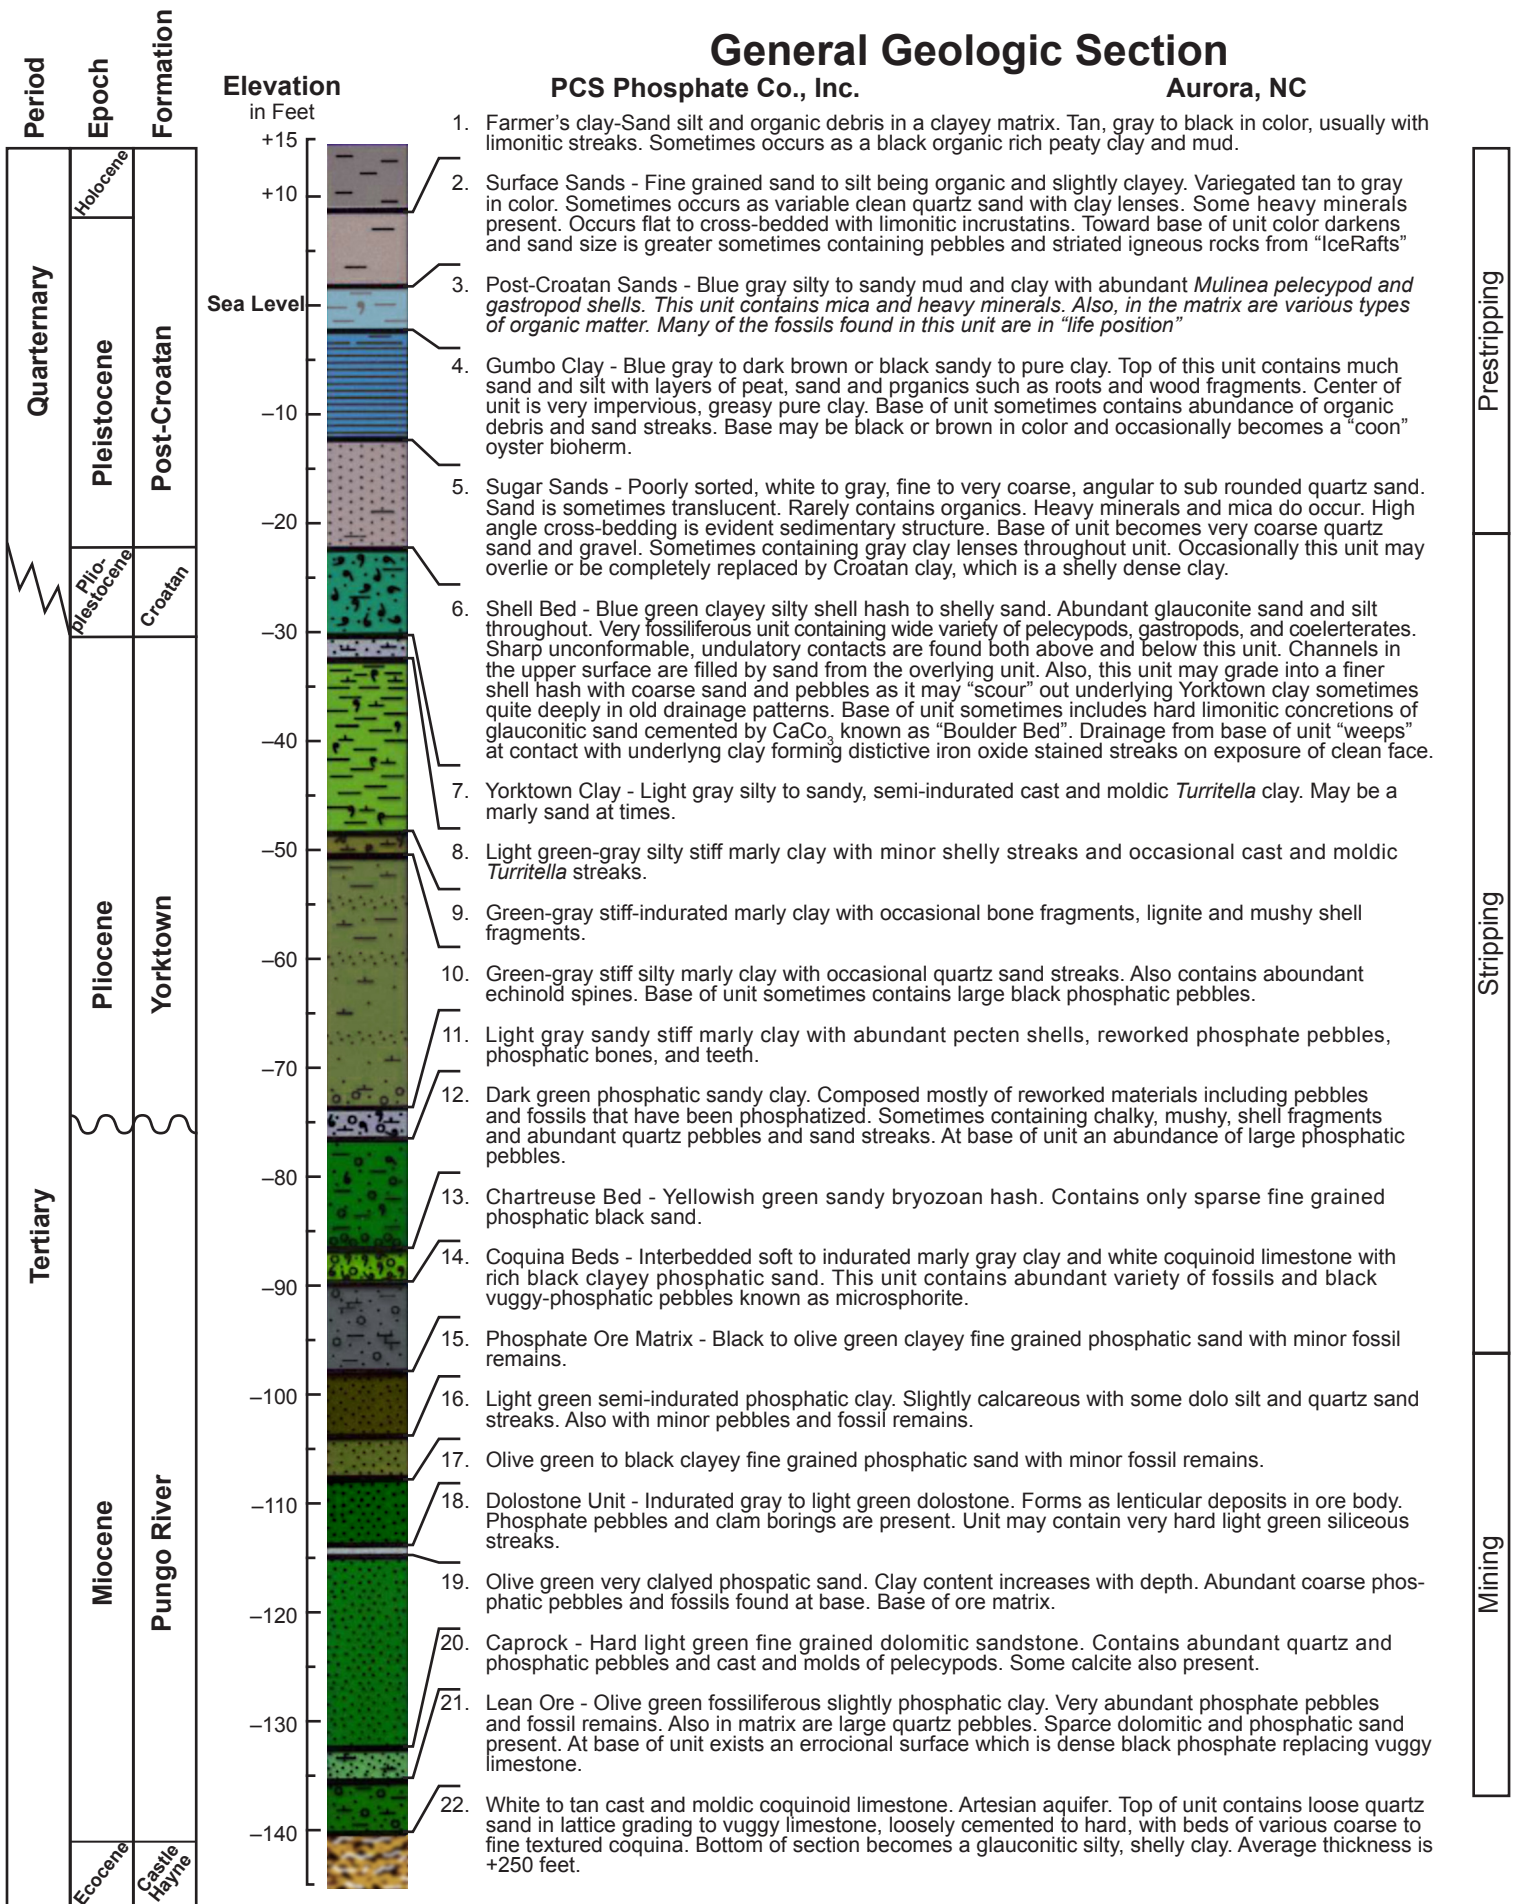

# General Geologic Section

PCS Phosphate Co., Inc.

Aurora, NC

From Mine Block #10 • October 1983, Logged by: I. K. Tex Gilmore C.P.G. • Drawn by SGR 1985 • Revised: 1997, PRM 2003, 2007